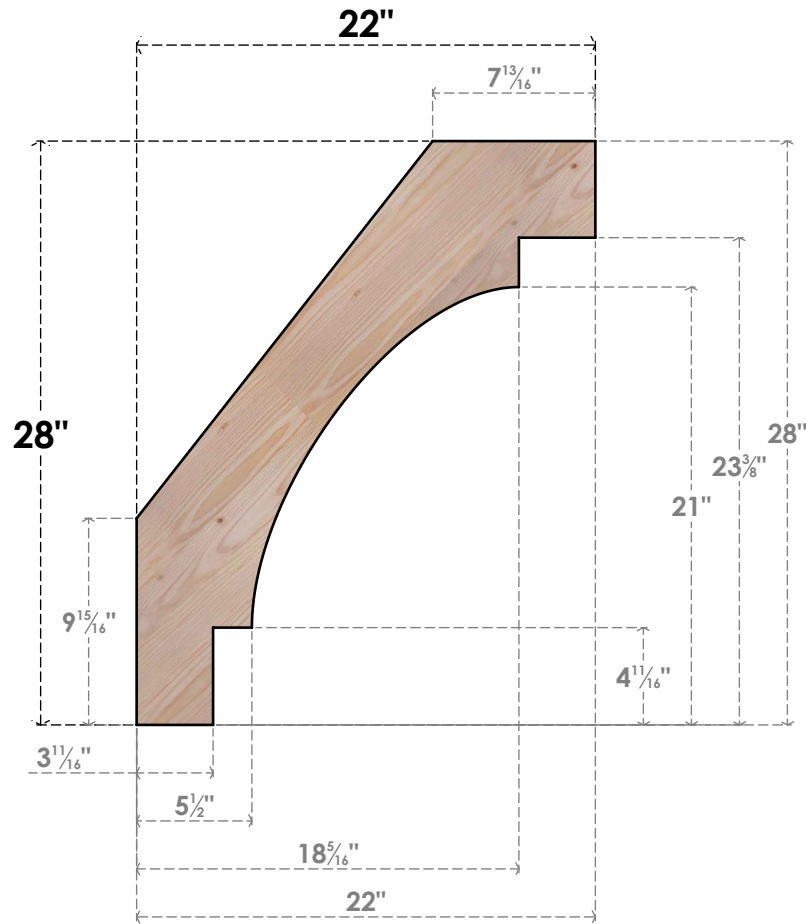

# BRC04X22X28MRC00SDF

3 1/2"W X 22"D X 28"H MERCED SMOOTH BRACE, DOUGLAS FIR

**SIDE**

**FRONT**

EKENA MILLWORK  
 2300 WEST MAIN ST.  
 CLARKSVILLE, TX 75426  
 TOLL FREE: 866-607-0453  
 WWW.EKENAMILLWORK.COM

**NOTES**

1. INSTALLATION TO BE COMPLETED IN ACCORDANCE WITH MANUFACTURER'S SPECIFICATIONS.
2. DRAWING MAY NOT BE TO SCALE
3. THIS DRAWING IS INTENDED FOR DESIGN AND PLANNING PURPOSES ONLY.
4. ALL INFORMATION CONTAINED HEREIN WAS CURRENT AT THE TIME OF DEVELOPMENT BUT MUST BE REVIEWED AND APPROVED BY THE PRODUCT MANUFACTURER TO BE CONSIDERED ACCURATE.
5. PRODUCTS ARE NOT KILN DRIED. THIS ITEM IS UNIQUE AND WILL CONTAIN THE NATURAL VARIATIONS THAT THE WOOD SPECIES OFFERS. THIS MAY RESULT IN VARIATIONS UP TO 1/4"