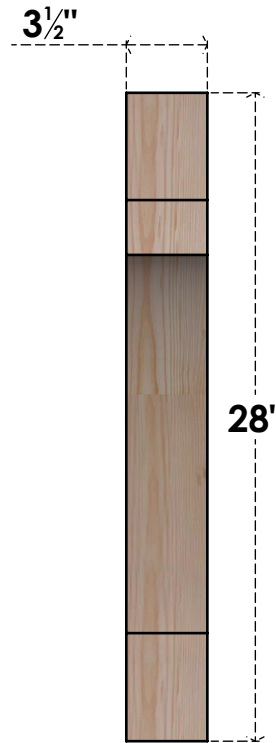

# BRC04X22X28MRC00SDF

3 1/2"W X 22"D X 28"H MERCED SMOOTH BRACE, DOUGLAS FIR

**SIDE**

**FRONT**

EKENA MILLWORK  
 2300 WEST MAIN ST.  
 CLARKSVILLE, TX 75426  
 TOLL FREE: 866-607-0453  
 WWW.EKENAMILLWORK.COM

**NOTES**

1. INSTALLATION TO BE COMPLETED IN ACCORDANCE WITH MANUFACTURER'S SPECIFICATIONS.
2. DRAWING MAY NOT BE TO SCALE
3. THIS DRAWING IS INTENDED FOR DESIGN AND PLANNING PURPOSES ONLY.
4. ALL INFORMATION CONTAINED HEREIN WAS CURRENT AT THE TIME OF DEVELOPMENT BUT MUST BE REVIEWED AND APPROVED BY THE PRODUCT MANUFACTURER TO BE CONSIDERED ACCURATE.
5. PRODUCTS ARE NOT KILN DRIED. THIS ITEM IS UNIQUE AND WILL CONTAIN THE NATURAL VARIATIONS THAT THE WOOD SPECIES OFFERS. THIS MAY RESULT IN VARIATIONS UP TO 1/4"